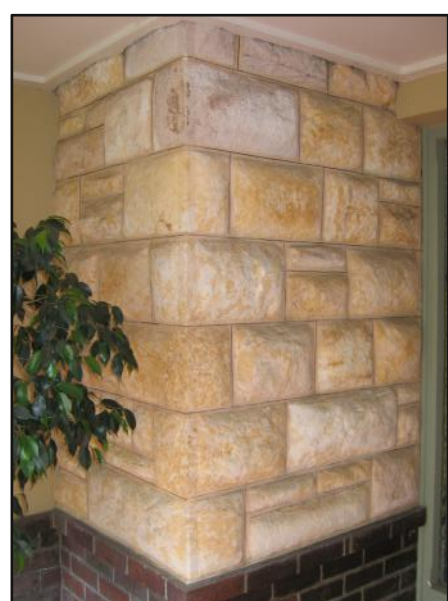

Generally colours are the softer yellows, creams and browns, as they are easier to shape. The Pudding Face finish is available in block and veneer.

Builders are using our Pudding Face for extensions, renovations and garages, as well as front fences to match the house.