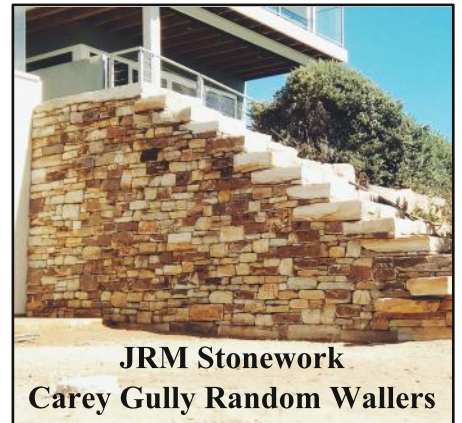

Greene Eden
 Prospect North Primary

Landscape Construct
 Forbes Childrens Centre

Landscape Construct
 Forbes Childrens Centre

Completed Projects

**Holland Homes
Carey Gully Bobcat Wallers**

**John Rogers Earthmoving
Carey Gully Bobcat Wallers**

**The Great Outdaws
Basket Range Sawn Wallers**

**JRM Stonework
Carey Gully Random Wallers**

**Coastal Landscapes & Fencing
Basket Range Quarry Face**

**A1 Stonemasonry
Basket Range Random Wallers**

These are just a few photos of completed projects that have been sent in recently. All you need to do is send us some great photos and we will display them on our website and in other newsletters.