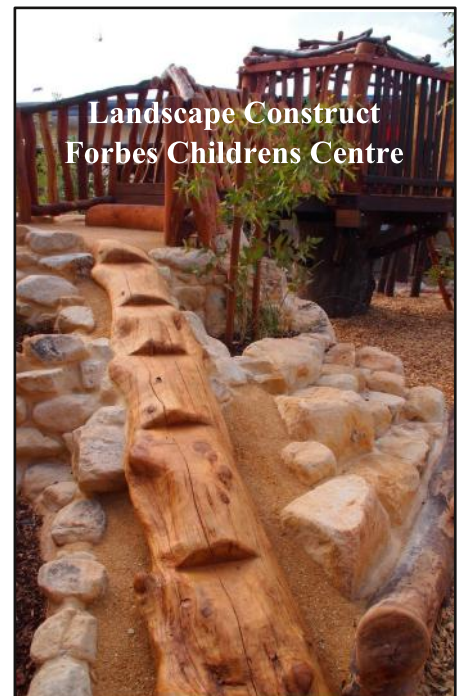

Landscape Construct
Forbes Childrens Centre