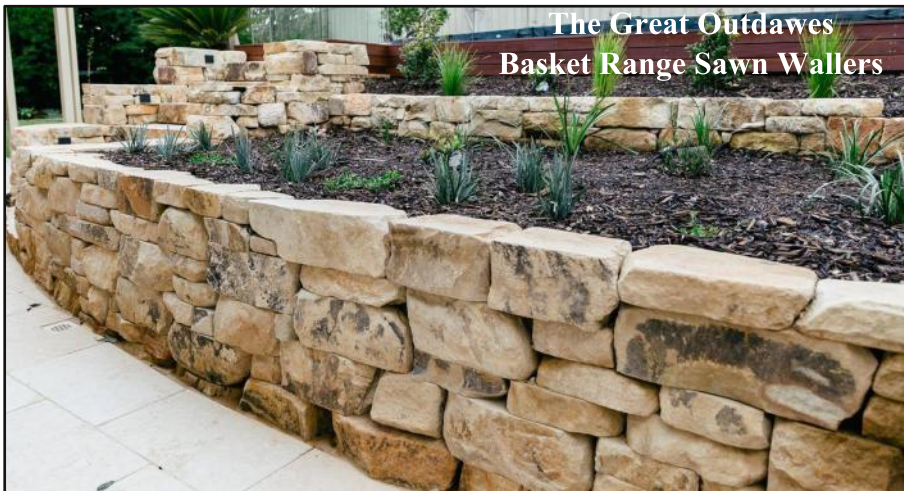

Greene Eden
 Prospect North Primary

Landscape Construct
 Forbes Childrens Centre

Landscape Construct
 Forbes Childrens Centre

Completed Projects

**Holland Homes
Carey Gully Bobcat Wallers**

**John Rogers Earthmoving
Carey Gully Bobcat Wallers**

**The Great Outdaws
Basket Range Sawn Wallers**

**JRM Stonework
Carey Gully Random Wallers**

**Coastal Landscapes & Fencing
Basket Range Quarry Face**

**A1 Stonemasonry
Basket Range Random Wallers**

These are just a few photos of completed projects that have been sent in recently. All you need to do is send us some great photos and we will display them on our website and in other newsletters.