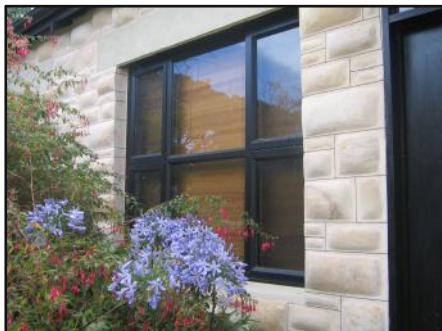

Product In Profile Pudding Face

We would like to introduce you to our Pudding Face dimension stone. It has a smooth, rounded face (much like the top of a rising loaf of bread) and it's usually seen on older Tudor style homes.

We match a lot of existing homes with a Pudding Face finish and take pride in hand crafting each stone to match the original stonework.

Generally colours are the softer yellows, creams and browns, as they are easier to shape. The Pudding Face finish is available in block and veneer.